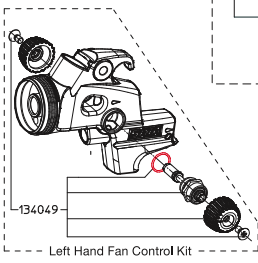

For optional left hand control spray gun only, body machined all the way through.

Order No./Desc.
133835
Repair kit
82552
Air piston service set
* 136960
Packing set

Technical modifications and printing errors reserved