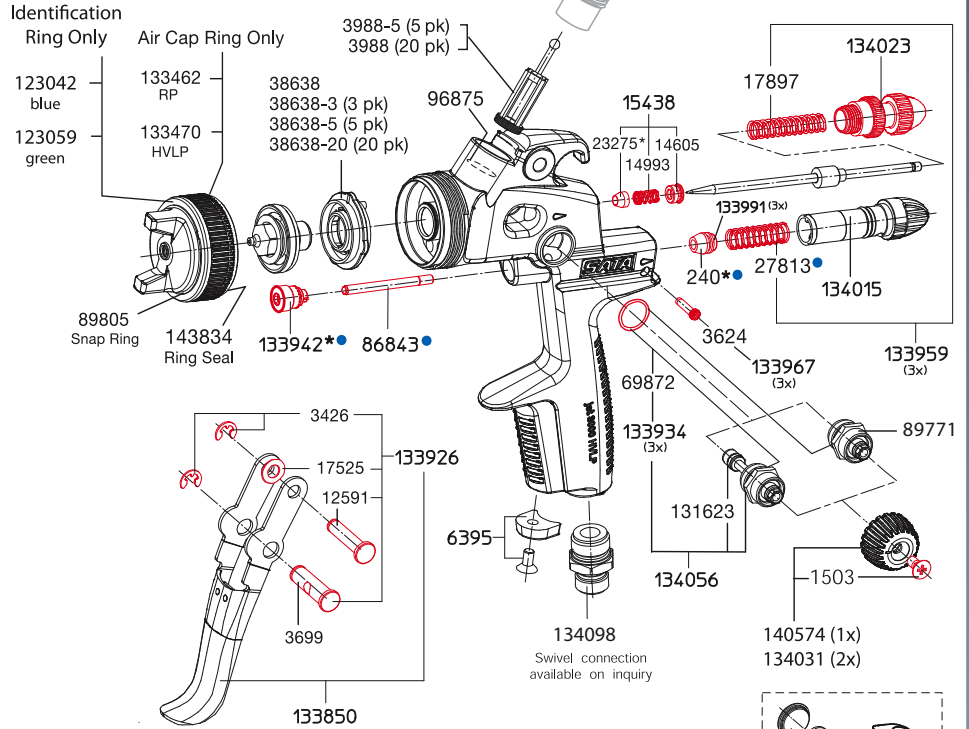

# Spare Parts SATAjet® 3000 B

Order No./Desc.	
240	Packing, air piston
901	Wrench, universal spanner
1503	Screw, fan control
3426	Circlip only, 1 each
3509	Brush, large standard
3624	Pin, air micrometer
3699	Pin, lower trigger
3988	Sieve, pk of 20
3988-5	Sieve, pk of 5
6395	Disc, CC (standard), pk of 4
6585	Insert, aluminum cup
7757	Disc, CC (DIGITAL), pk of 4
9050	Tool kit
9647	Allen wrench, 4
12591	Pin, upper trigger
14605	Bushing, needle packing
14993	Spring, needle packing
15438	Kit, needle packing
17525	Spring, spacer lock
17897	Spring, paint needle
23275	Packing, needle
27813	Spring, air piston
38638	Ring, air distribution, each
38638-3	Ring, air distribution, pk of 3
38638-5	Ring, air distribution, pk of 5
38638-20	Ring, air distribution, pk of 20
43638	Puller, wire air ring
64543	Allen wrench, 2
69872	O ring, fan control, (large)
82552	Kit, air piston service
86843	Piston, air rod
89771	Fluid Control, w/"O" ring
89805	Air cap snap ring
96875	Inner cup seal
123042	Identification ring, RP blue
123059	Identification ring, HVLP green
131623	O ring, fan control, (small)
133462	RP air cap ring w/ seal
133470	HVLP air cap ring w/ seal
133835	Repair kit, complete
133850	Kit, trigger service complete
133884	Kit, battery, cover w/ gasket
133926	Kit, trigger sleeve

Order No./Desc.	
133934	O ring, fan control, pk of 3 (large)
133942	Bushing, air piston
133959	Kit, spring, pk of 3 each of #27813 & #17897
133967	Pin, air micrometer, pk of 3
133991	Packing, air piston, pk of 3
134015	Air micrometer
134023	Kit, fluid control and lock nut
134049	Kit, left hand fan control
134056	Control, RH fan w/ O-ring
134098	Fitting, standard ? air inlet
136960	Packing kit
140574	Knob, fan control w/screw
143834	Seal, air cap ring

9050 Tool Kit	
901	Universal spanner wrench
3509	Cleaning brush
9647	Allen wrench 4mm
64543	Allen wrench 2mm
43638	Extraction tool

For optional left hand control spray gun only, body machined all the way through.