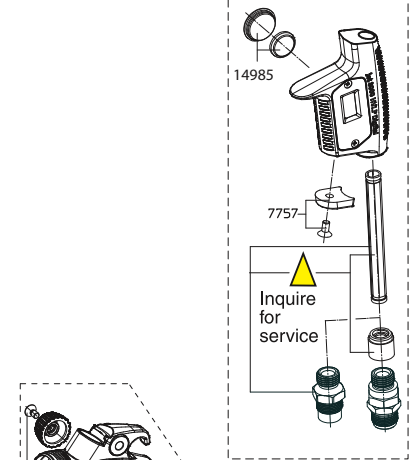

# Spare Parts SATAjet® 3000 B

Order No./Desc.	
240	Packing, air piston
901	Wrench, universal spanner
1503	Screw, fan control
3426	Circlip only, 1 each
3509	Brush, large standard
3624	Pin, air micrometer
3699	Pin, lower trigger
3988	Sieve, pk of 20
3988-5	Sieve, pk of 5
6395	Disc, CC (standard), pk of 4
6585	Insert, aluminum cup
7757	Disc, CC (DIGITAL), pk of 4
9050	Tool kit
9647	Allen wrench, 4
12591	Pin, upper trigger
14605	Bushing, needle packing
14993	Spring, needle packing
15438	Kit, needle packing
17525	Spring, spacer lock
17897	Spring, paint needle
23275	Packing, needle
27813	Spring, air piston
38638	Ring, air distribution, each
38638-3	Ring, air distribution, pk of 3
38638-5	Ring, air distribution, pk of 5
38638-20	Ring, air distribution, pk of 20
43638	Puller, wire air ring
64543	Allen wrench, 2
69872	O ring, fan control, (large)
82552	Kit, air piston service
86843	Piston, air rod
89771	Fluid Control, w/"O" ring
89805	Air cap snap ring
96875	Inner cup seal
123042	Identification ring, RP blue
123059	Identification ring, HVLP green
131623	O ring, fan control, (small)
133462	RP air cap ring w/ seal
133470	HVLP air cap ring w/ seal
133835	Repair kit, complete
133850	Kit, trigger service complete
133884	Kit, battery, cover w/ gasket
133926	Kit, trigger sleeve

Order No./Desc.	
133934	O ring, fan control, pk of 3 (large)
133942	Bushing, air piston
133959	Kit, spring, pk of 3 each of #27813 & #17897
133967	Pin, air micrometer, pk of 3
133991	Packing, air piston, pk of 3
134015	Air micrometer
134023	Kit, fluid control and lock nut
134049	Kit, left hand fan control
134056	Control, RH fan w/ O-ring
134098	Fitting, standard ? air inlet
136960	Packing kit
140574	Knob, fan control w/screw
143834	Seal, air cap ring

9050 Tool Kit	
901	Universal spanner wrench
3509	Cleaning brush
9647	Allen wrench 4mm
64543	Allen wrench 2mm
43638	Extraction tool

For optional left hand control spray gun only, body machined all the way through.